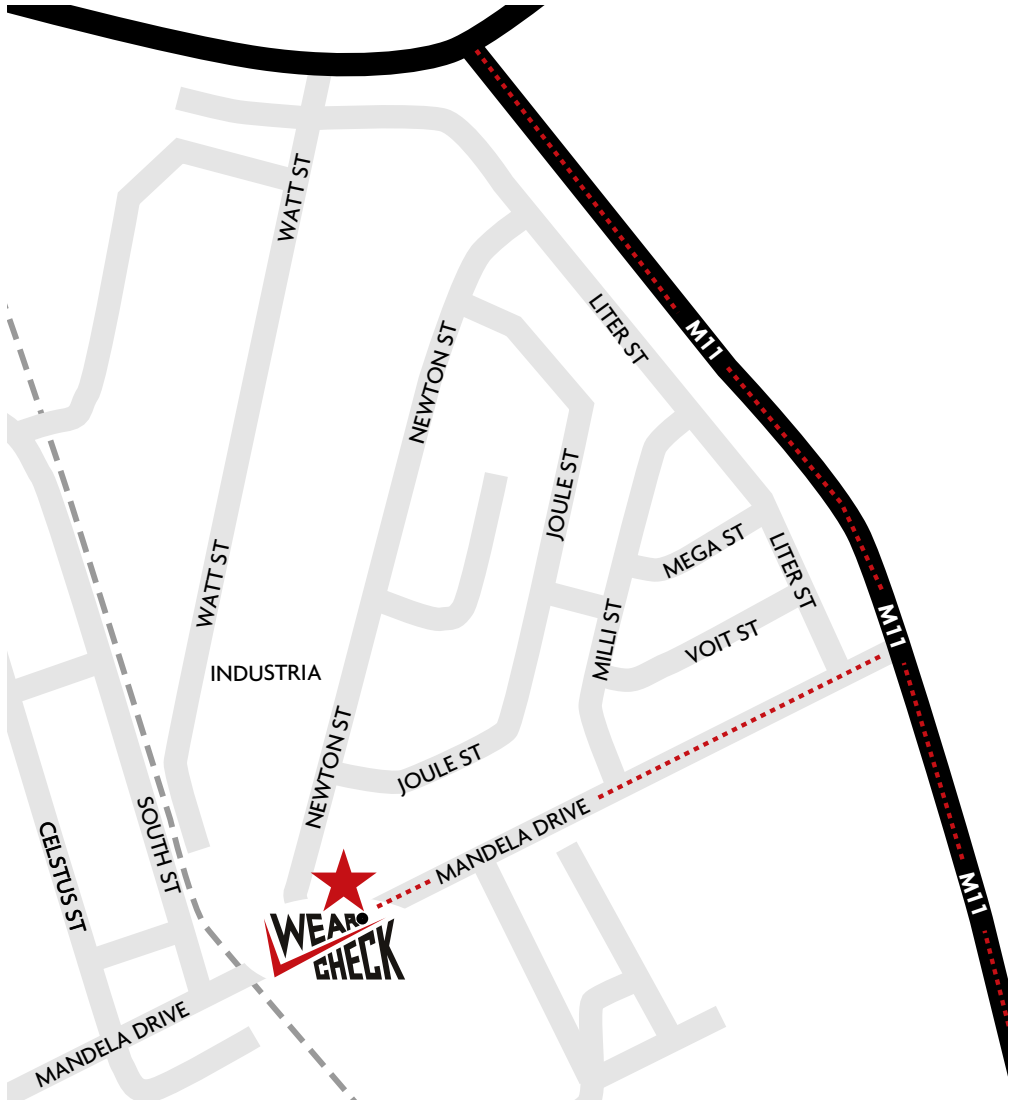

Middelburg

Unit 7A Nungu Industrial Park, 13 Mandela Drive, Middelburg

t +27 (0) 13 246 2966

e support@wearcheck.co.za

WEAR[®] CHECK

The leaders in Oil & Fuel Analysis

The leaders in Oil & Fuel Analysis

www.wearcheck.co.za