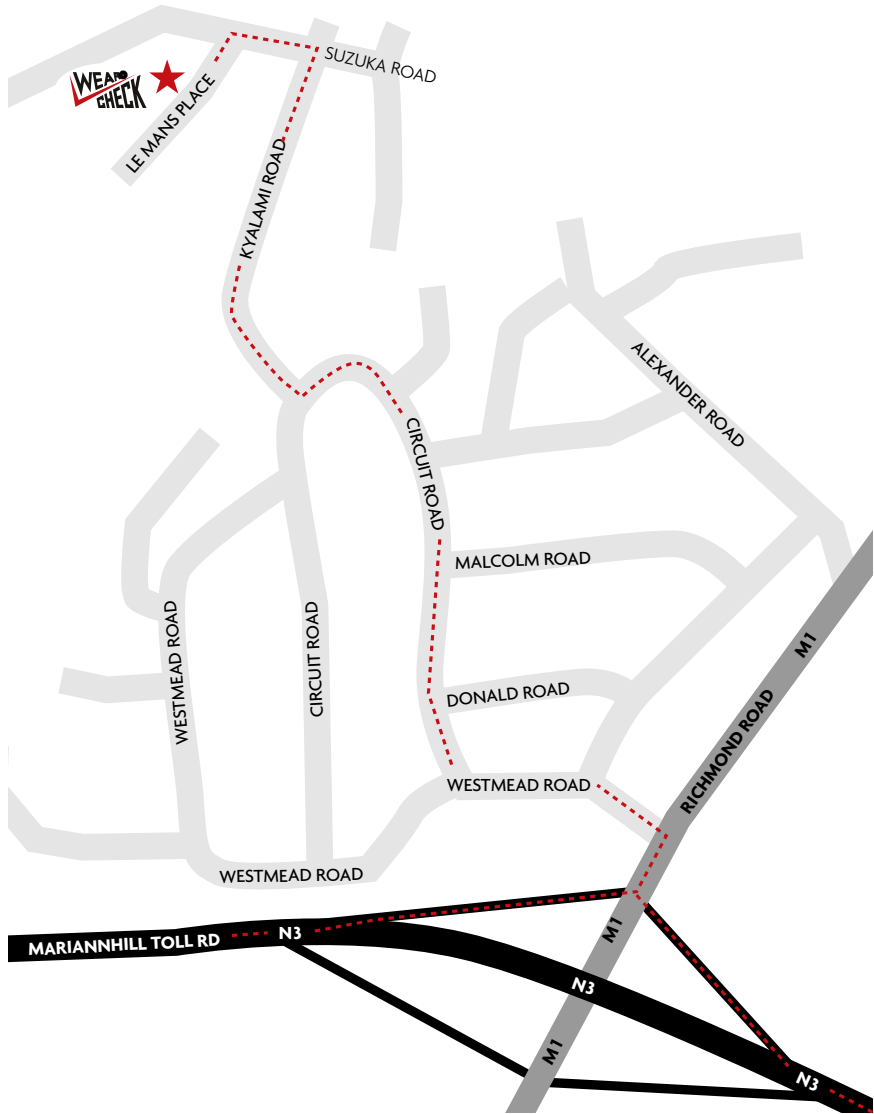

KwaZulu-Natal

9 Le Mans Place, Westmead, KwaZulu-Natal, 3610

t +27 (0) 31 700 5460 | f +27 (0) 31 700 5471

e support@wearcheck.co.za

The leaders in Oil & Fuel Analysis

The leaders in Oil & Fuel Analysis

www.wearcheck.co.za